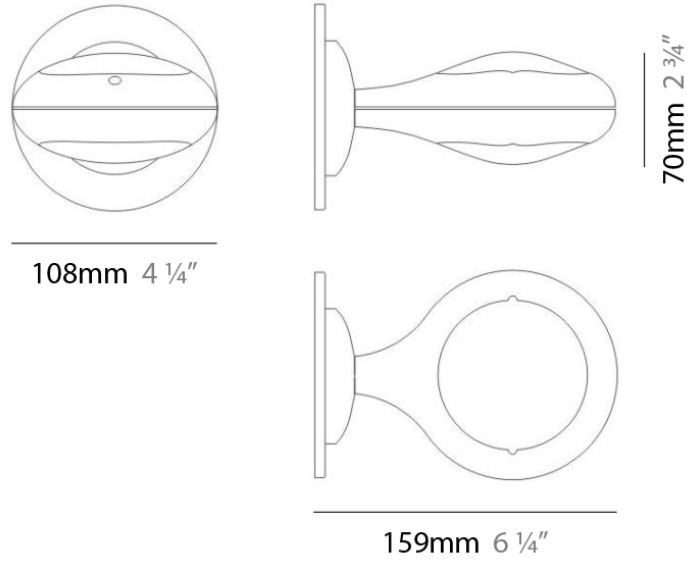

D93050

PROJECT	
TYPE	
NOTES	
QUANTITY	
DATE	

GENERAL

Series: Space
Brand: Milan
Division: Design
Mounting Type: Surface
Mounting Location: Wall
Subcategory: Up/Down Light

PHYSICAL

Shape: Oblong
Diameter (mm): 108
Diameter (in): 4 ¼
Height (mm): 70
Height (in): 2 ¾
Extension (mm): 159
Extension (in): 6 ¼
Light Distribution: Direct / Indirect
Weight (kg): 1.4
Weight (lbs): 3
Diffuser: Glass sold Separately
Fixture Finish: Metallic Gray
Fixture Material: Glass / Aluminum

ELECTRICAL

Number of Lamps: 1
Lamp Type: LED Retrofit
Lamp Shape: T4
Bulb Included: Bulb Not Included
Total Output Wattage (W): 3
Max. Wattage Per Lamp (W): 3
Lamp Base: G9
Input Voltage (V): 120

LED

OPTICAL

RATINGS AND CERTIFICATIONS

Certified By: CSA Certified to UL and CSA Standards
IP rating: IP20