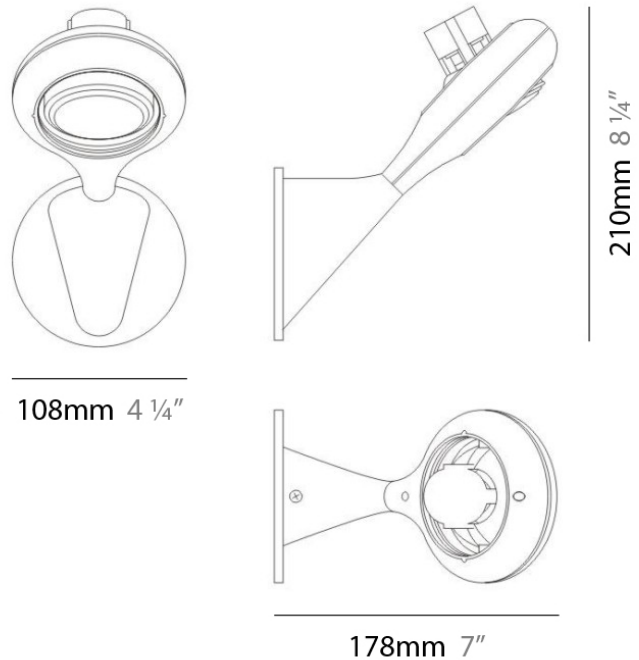

SPACE SURFACE

D93052

PROJECT	
TYPE	
NOTES	
QUANTITY	
DATE	

GENERAL

Series: Space
Brand: Milan
Division: Design
Mounting Type: Surface
Mounting Location: Wall
Subcategory: Downlight

PHYSICAL

Shape: Oblong
Diameter (mm): 108
Diameter (in): 4 1/4
Height (mm): 178
Height (in): 7
Extension (mm): 178
Extension (in): 7
Light Distribution: Direct
Weight (kg): 1.4
Weight (lbs): 3
Diffuser: Glass - Sold Separately
Fixture Finish: Metallic Gray
Fixture Material: Glass / Aluminum

ELECTRICAL

Number of Lamps: 1
Lamp Type: LED Retrofit
Lamp Shape: MR20
Bulb Included: Bulb Not Included
Total Output Wattage (W): 8
Max. Wattage Per Lamp (W): 8
Lamp Base: GU10
Input Voltage (V): 120

LED

OPTICAL

RATINGS AND CERTIFICATIONS

Certified By: CSA Certified to UL and CSA Standards
IP rating: IP20