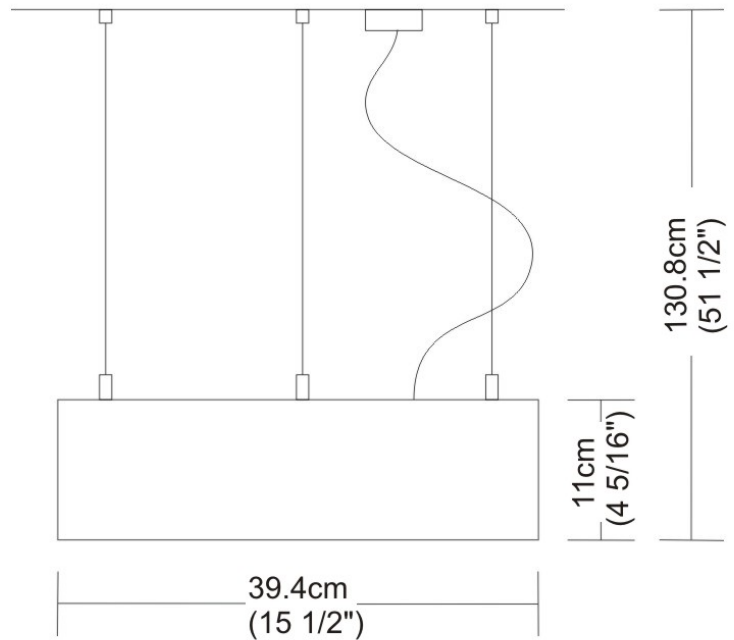

SPACE SUSPENSION

D11003

GENERAL

Series: Space
Division: Design
Mounting Type: Suspension
Mounting Location: Ceiling
Subcategory: Pendant

PHYSICAL

Shape: Square
Length (mm): 600
Length (in): 23 1/2
Width (mm): 600
Width (in): 23 1/2
Height (mm): 1600
Height (in): 63
Light Distribution: Direct
Weight (kg): 10.6
Weight (lbs): 23.5
Diffuser: Satin Glass
Fixture Finish: ALU
Fixture Material: Aluminum

ELECTRICAL

Number of Lamps: 1 + 1
Lamp Type: LED Retrofit / Halogen
Bulb Included: Bulb Not Included
Total Output Wattage (W): 26 / 185
Max. Wattage Per Lamp (W): 6 / 35 + 20 / 150
Lamp Base: G9
Input Voltage (V): 120

LED

OPTICAL

RATINGS AND CERTIFICATIONS

Certified By: CSA Certified to UL and CSA Standards
IP rating: IP20

PROJECT	_____
TYPE	_____
NOTES	_____
QUANTITY	_____
DATE	_____